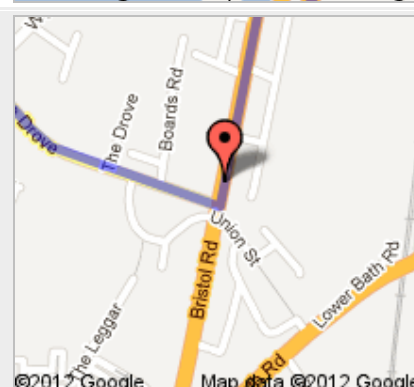

Directions to Chilton Trinity TA5 2BQ, UK

4.5 mi – about 12 mins

From Junction 23 on the M5

A Exit 23

1. Head **south** on **Exit 23**

go 0.1 mi
total 0.1 mi

 2. At the roundabout, take the **3rd** exit onto **A39**
About 1 min

go 0.5 mi
total 0.6 mi

 3. At the roundabout, take the **1st** exit onto **Bristol Rd/A38**
Go through 1 roundabout
About 5 mins

go 2.1 mi
total 2.8 mi

 4. Turn right onto **The Drove**
About 1 min

go 0.3 mi
total 3.0 mi

5. Continue onto **Western Way/A39**
About 1 min

go 0.4 mi
total 3.4 mi

➤ 6. Turn right onto **Chilton St**
About 2 mins

go 0.8 mi
total 4.2 mi

➤ 7. Turn right onto **Straight Drove**
About 1 min

go 0.3 mi
total 4.5 mi

➤ 8. Turn right
Destination will be on the left

go 279 ft
total 4.5 mi

B Chilton Trinity TA5 2BQ, UK

These directions are for planning purposes only. You may find that construction projects, traffic, weather, or other events may cause conditions to differ from the map results, and you should plan your route accordingly. You must obey all signs or notices regarding your route.