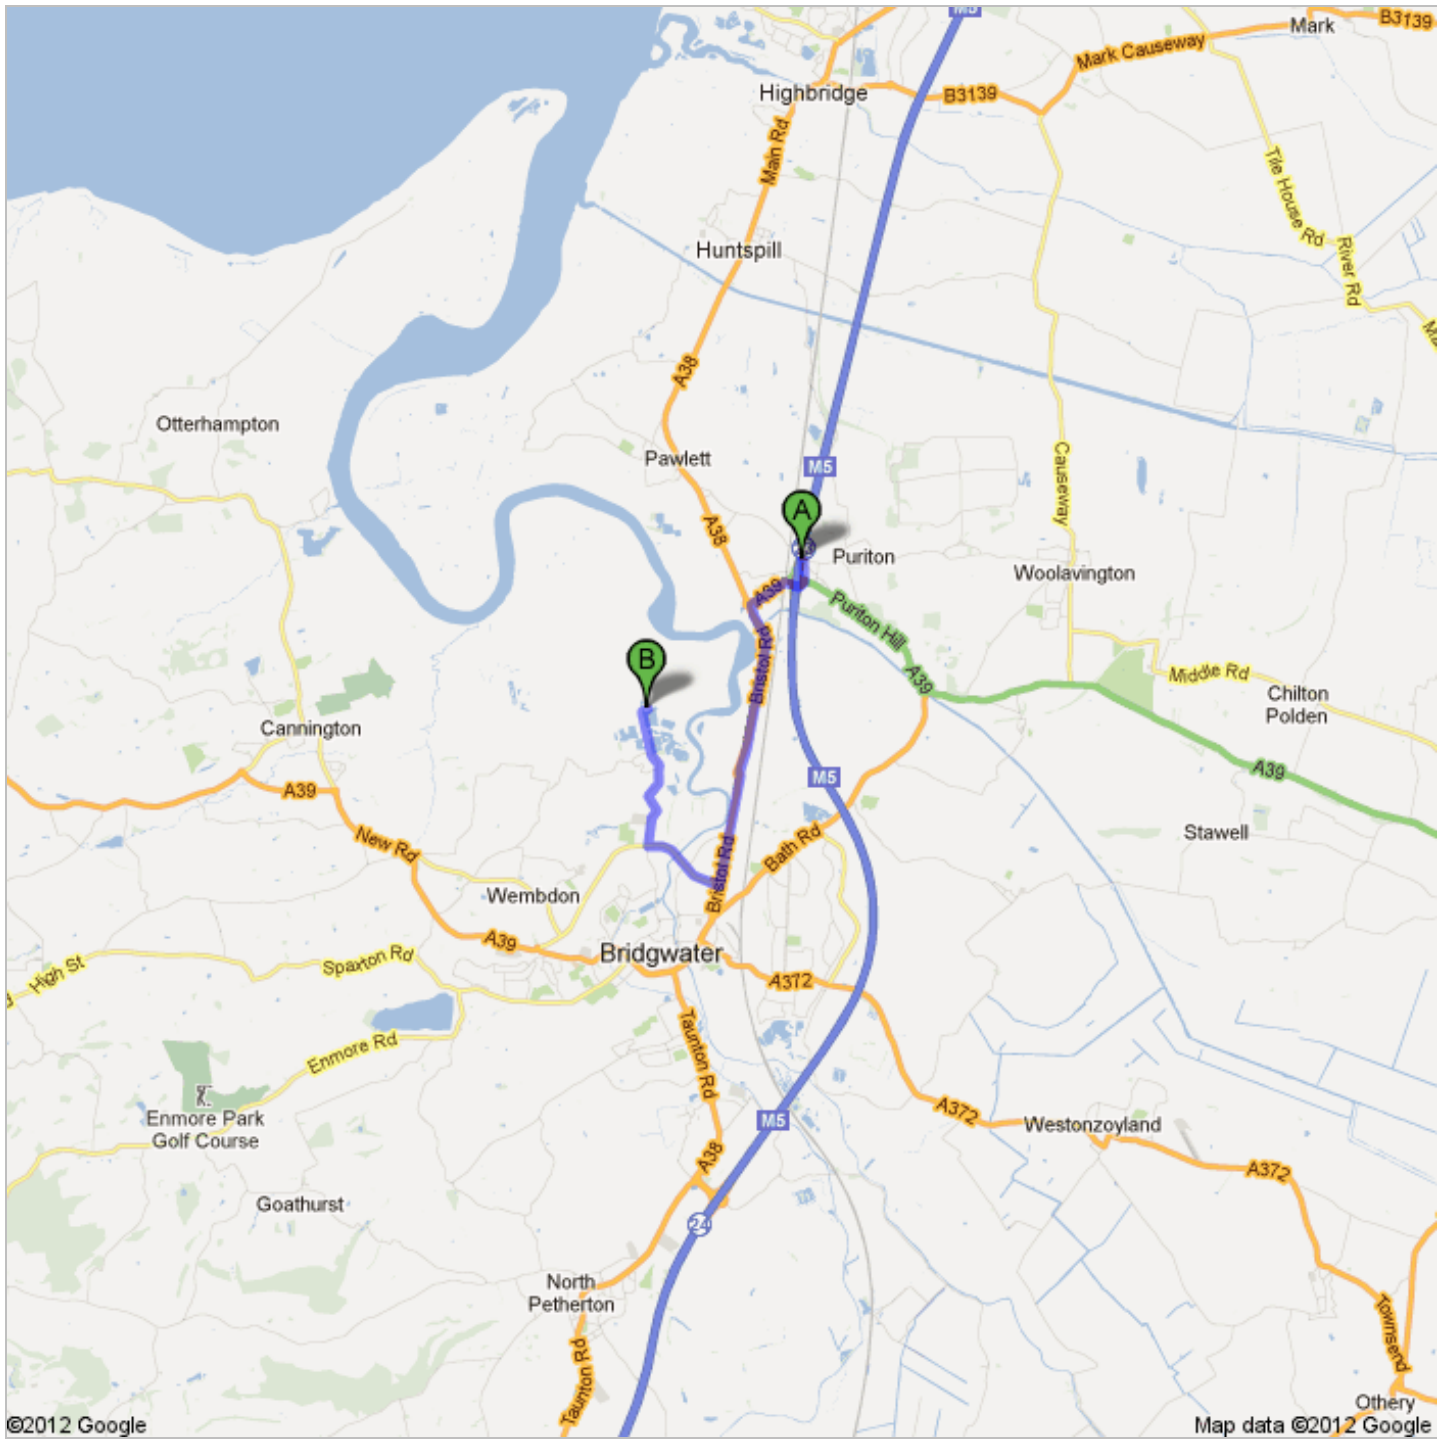

Directions to Chilton Trinity TA5 2BQ, UK

4.5 mi – about 12 mins

From Junction 23 on the M5

A Exit 23

1. Head **south** on **Exit 23**

go 0.1 mi
total 0.1 mi

 2. At the roundabout, take the **3rd** exit onto **A39**
About 1 min

go 0.5 mi
total 0.6 mi

 3. At the roundabout, take the **1st** exit onto **Bristol Rd/A38**
Go through 1 roundabout
About 5 mins

go 2.1 mi
total 2.8 mi

 4. Turn right onto **The Drove**
About 1 min

go 0.3 mi
total 3.0 mi

5. Continue onto **Western Way/A39**
About 1 min

go 0.4 mi
total 3.4 mi

➤ 6. Turn right onto **Chilton St**
About 2 mins

go 0.8 mi
total 4.2 mi

➤ 7. Turn right onto **Straight Drove**
About 1 min

go 0.3 mi
total 4.5 mi

➤ 8. Turn right
Destination will be on the left

go 279 ft
total 4.5 mi

B Chilton Trinity TA5 2BQ, UK

These directions are for planning purposes only. You may find that construction projects, traffic, weather, or other events may cause conditions to differ from the map results, and you should plan your route accordingly. You must obey all signs or notices regarding your route.